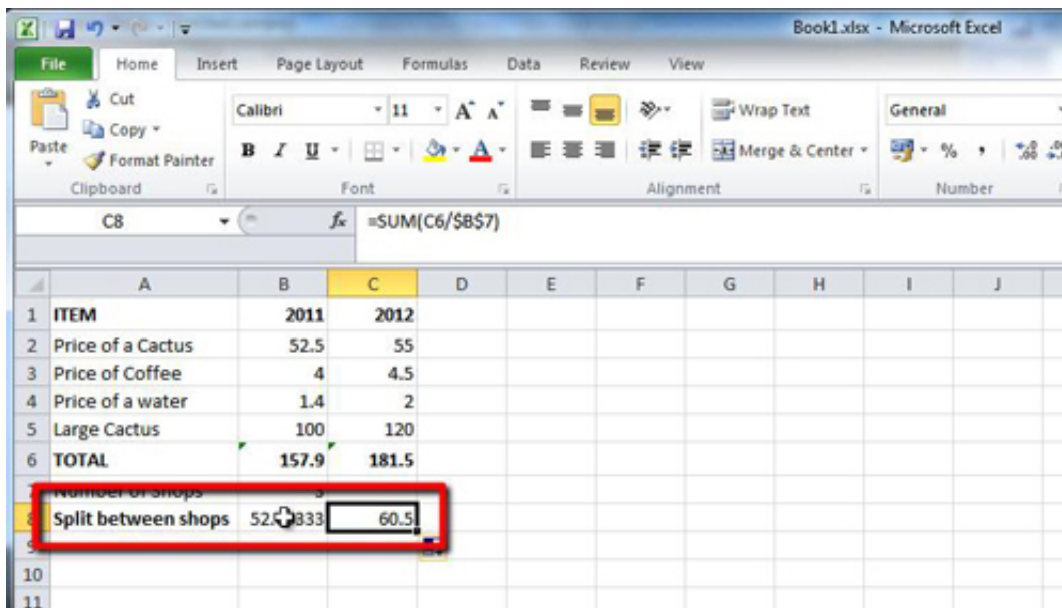

When you create a cell reference in an Excel formula that refers to another cell, that cell reference can be relative (the default) or absolute.. An absolute cell reference does not change when the formula is moved. A relative cell reference adjusts to its new location when the formula is copied or moved.

1. [excel absolute reference](#)
2. [excel absolute reference shortcut mac](#)
3. [excel absolute reference mac](#)

excel absolute reference

excel absolute reference, excel absolute reference shortcut, excel absolute reference shortcut mac, excel absolute reference mac, excel absolute reference formula, excel absolute reference multiple cells, excel absolute reference keyboard shortcut, excel absolute reference table, excel absolute reference vs relative, excel absolute reference not working [My Vidbox For Mac](#)

[Webm To Mp4 For Mac](#)

[Quicken Para El Disco Del](#)

[Mac](#)

excel absolute reference shortcut mac

[Muat Turun Al Quran Gratis Google Facebook Apk](#)
[Descargar La Candida Erendira Y Su Abuela Desalmada Pdf](#)

excel absolute reference mac

[Download Iwebtv For Mac](#)

773a7aa168 [Hp Laserjet P3015 Printer 51.10 Error](#)